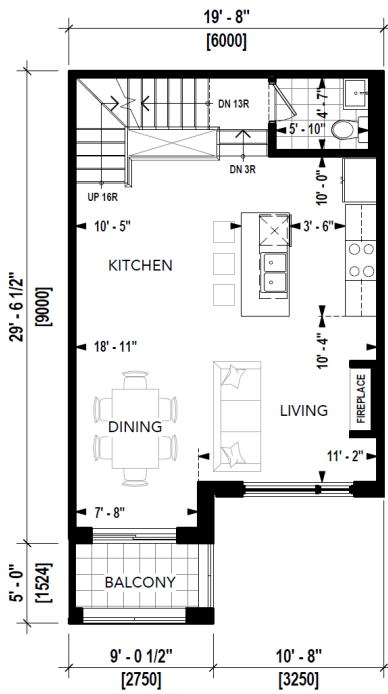

UNIT TYPE: B3

LEVEL 1
AREA: 914 SQ.FT.

LEVEL 2
AREA: 840 SQ.FT.

LEVEL 3
AREA: 688 SQ.FT.

Trafalgar Meadows

Orchid

UNIT TYPE: B3A

LEVEL 1
AREA: 914 SQ.FT.

LEVEL 2
AREA: 840 SQ.FT.

LEVEL 3
AREA: 688 SQ.FT.

Trafalgar Meadows

Marigold

UNIT TYPE: B4

LEVEL 1
AREA: 456 SQ.FT.

LEVEL 2
AREA: 761 SQ.FT.

LEVEL 3
AREA: 743 SQ.FT.

Trafalgar Meadows

Lily

UNIT TYPE: C1

LEVEL 2
AREA: 550 SQ.FT.

LEVEL 3
AREA: 550 SQ.FT.

LEVEL 1
AREA: 304 SQ.FT.

hello@theessencegroup.ca | (905) 567.3993

© 2021 Essence Luxury Homes. All Right Reserved. Purchase Price includes H.S.T. POTL fees apply. \$49/month. Please refer to Condominium Documents and Budget for details. Areas are approximate and subject to change without notice. Price are subject to change without notice. E.&O.E. September 30, 2021.