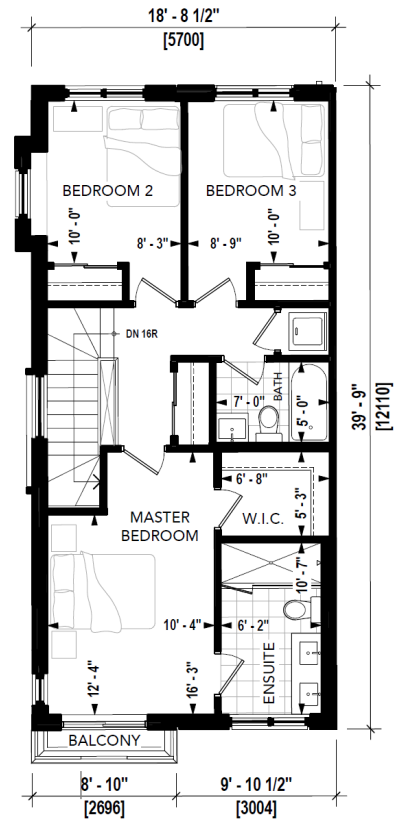

Sunflower

UNIT TYPE: A4

Trafalgar Meadows

Daisy

UNIT TYPE: B1

LEVEL 1
AREA: 434 SQ.FT.

LEVEL 2
AREA: 733 SQ.FT.

LEVEL 3
AREA: 717 SQ.FT.

Trafalgar Meadows

Lotus

UNIT TYPE: B2

LEVEL 1
AREA: 456 SQ.FT.

LEVEL 2
AREA: 767 SQ.FT.

LEVEL 3
AREA: 749 SQ.FT.

Trafalgar Meadows

Orchid

UNIT TYPE: B3

LEVEL 1
AREA: 914 SQ.FT.

LEVEL 2
AREA: 840 SQ.FT.

LEVEL 3
AREA: 688 SQ.FT.

Trafalgar Meadows

Orchid

UNIT TYPE: B3A

LEVEL 1
AREA: 914 SQ.FT.

LEVEL 2
AREA: 840 SQ.FT.

LEVEL 3
AREA: 688 SQ.FT.

Trafalgar Meadows

Marigold

UNIT TYPE: B4

LEVEL 1
AREA: 456 SQ.FT.

LEVEL 2
AREA: 761 SQ.FT.

LEVEL 3
AREA: 743 SQ.FT.