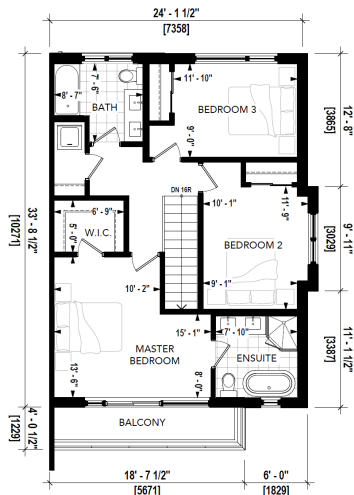

Trafalgar Meadows

Lotus

UNIT TYPE: B2

LEVEL 1
AREA: 456 SQ.FT.

LEVEL 2
AREA: 767 SQ.FT.

LEVEL 3
AREA: 749 SQ.FT.

Trafalgar Meadows

Orchid

UNIT TYPE: B3

LEVEL 1
AREA: 914 SQ.FT.

LEVEL 2
AREA: 840 SQ.FT.

LEVEL 3
AREA: 688 SQ.FT.

Trafalgar Meadows

Orchid

UNIT TYPE: B3A

LEVEL 1
AREA: 914 SQ.FT.

LEVEL 2
AREA: 840 SQ.FT.

LEVEL 3
AREA: 688 SQ.FT.

Trafalgar Meadows

Marigold

UNIT TYPE: B4

LEVEL 1
AREA: 456 SQ.FT.

LEVEL 2
AREA: 761 SQ.FT.

LEVEL 3
AREA: 743 SQ.FT.