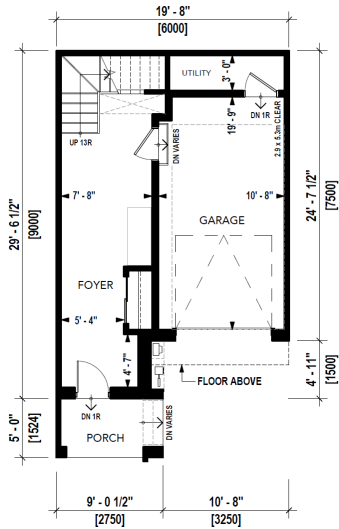

LEVEL 2
AREA: 840 SQ.FT.

LEVEL 3
AREA: 688 SQ.FT.

Trafalgar Meadows

Marigold

UNIT TYPE: B4

LEVEL 1
AREA: 456 SQ.FT.

LEVEL 2
AREA: 761 SQ.FT.

LEVEL 3
AREA: 743 SQ.FT.

Trafalgar Meadows

Lily

UNIT TYPE: C1

LEVEL 2
AREA: 550 SQ.FT.

LEVEL 3
AREA: 550 SQ.FT.

LEVEL 1
AREA: 304 SQ.FT.

hello@theessencegroup.ca | (905) 567.3993

© 2021 Essence Luxury Homes. All Right Reserved. Purchase Price includes H.S.T. POTL fees apply. \$49/month. Please refer to Condominium Documents and Budget for details. Areas are approximate and subject to change without notice. Price are subject to change without notice. E.&O.E. September 30, 2021.

Trafalgar Meadows

Dahlia

UNIT TYPE: C2

LEVEL 2
AREA: 621 SQ.FT.

LEVEL 3
AREA: 621 SQ.FT.

LEVEL 1
AREA: 342 SQ.FT.

Trafalgar Meadows

Tulip