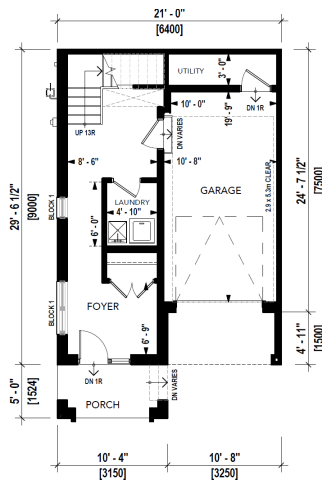

Trafalgar Meadows

Dahlia

UNIT TYPE: C2

LEVEL 2
AREA: 621 SQ.FT.

LEVEL 3
AREA: 621 SQ.FT.

LEVEL 1
AREA: 342 SQ.FT.

Trafalgar Meadows

Tulip

UNIT TYPE: C3

LEVEL 2
AREA: 621 SQ.FT.

LEVEL 3
AREA: 621 SQ.FT.

LEVEL 1
AREA: 342 SQ.FT.