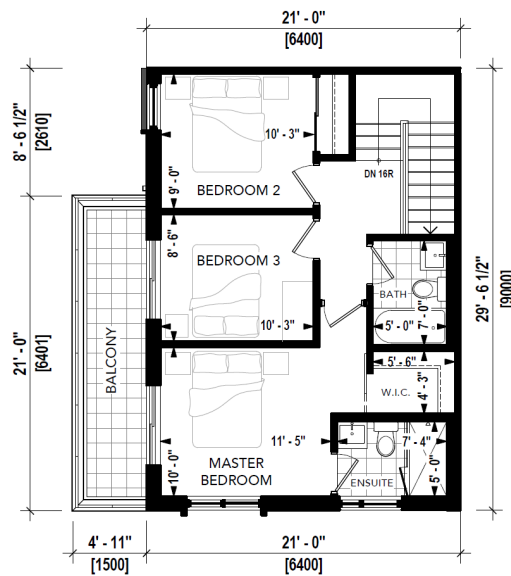

Trafalgar Meadows

Dahlia

UNIT TYPE: C2

LEVEL 2
AREA: 621 SQ.FT.

LEVEL 3
AREA: 621 SQ.FT.

LEVEL 1
AREA: 342 SQ.FT.

Trafalgar Meadows

Tulip

UNIT TYPE: C3

LEVEL 2
AREA: 621 SQ.FT.

LEVEL 3
AREA: 621 SQ.FT.

LEVEL 1
AREA: 342 SQ.FT.