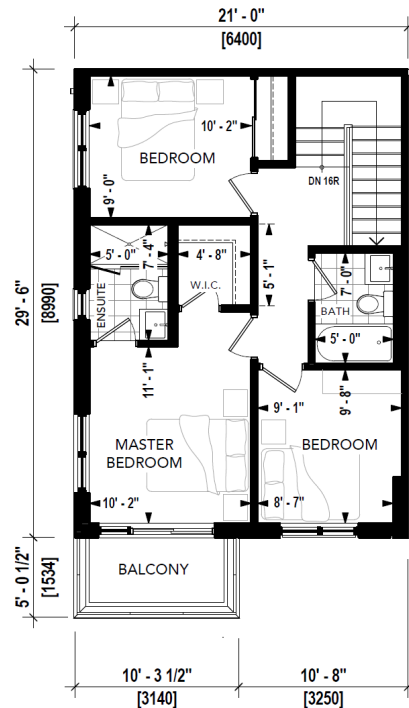

Trafalgar Meadows

Lily

UNIT TYPE: C1

LEVEL 2
AREA: 550 SQ.FT.

LEVEL 3
AREA: 550 SQ.FT.

LEVEL 1
AREA: 304 SQ.FT.

hello@theessencegroup.ca | (905) 567.3993

© 2021 Essence Luxury Homes. All Right Reserved. Purchase Price includes H.S.T. POTL fees apply. \$49/month. Please refer to Condominium Documents and Budget for details. Areas are approximate and subject to change without notice. Price are subject to change without notice. E.&O.E. September 30, 2021.

Trafalgar Meadows

Dahlia

UNIT TYPE: C2

LEVEL 2
AREA: 621 SQ.FT.

LEVEL 3
AREA: 621 SQ.FT.

LEVEL 1
AREA: 342 SQ.FT.

Trafalgar Meadows

Tulip

UNIT TYPE: C3

LEVEL 2
AREA: 621 SQ.FT.

LEVEL 3
AREA: 621 SQ.FT.

LEVEL 1
AREA: 342 SQ.FT.