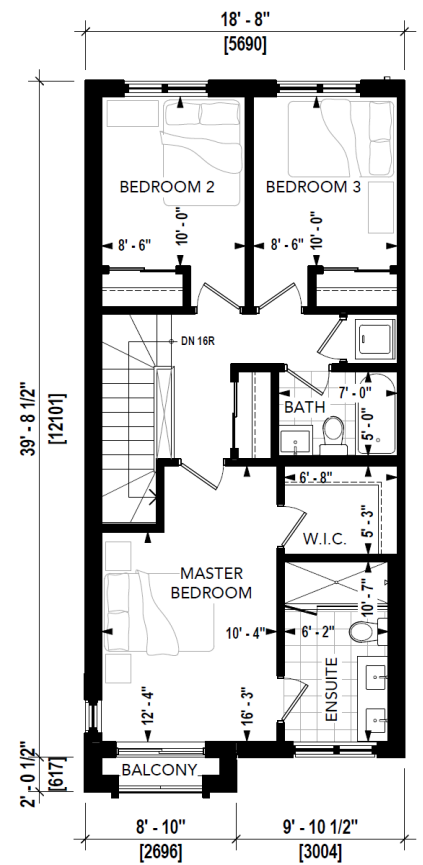

UNIT TYPE: B3

LEVEL 1
AREA: 914 SQ.FT.

LEVEL 2
AREA: 840 SQ.FT.

LEVEL 3
AREA: 688 SQ.FT.

Trafalgar Meadows

Orchid

UNIT TYPE: B3A

LEVEL 1
AREA: 914 SQ.FT.

LEVEL 2
AREA: 840 SQ.FT.

LEVEL 3
AREA: 688 SQ.FT.

Trafalgar Meadows

Marigold

UNIT TYPE: B4

LEVEL 1
AREA: 456 SQ.FT.

LEVEL 2
AREA: 761 SQ.FT.

LEVEL 3
AREA: 743 SQ.FT.

Trafalgar Meadows

Lily

UNIT TYPE: C1

LEVEL 2
AREA: 550 SQ.FT.

LEVEL 3
AREA: 550 SQ.FT.

LEVEL 1
AREA: 304 SQ.FT.

hello@theessencegroup.ca | (905) 567.3993

© 2021 Essence Luxury Homes. All Right Reserved. Purchase Price includes H.S.T. POTL fees apply. \$49/month. Please refer to Condominium Documents and Budget for details. Areas are approximate and subject to change without notice. Price are subject to change without notice. E.&O.E. September 30, 2021.