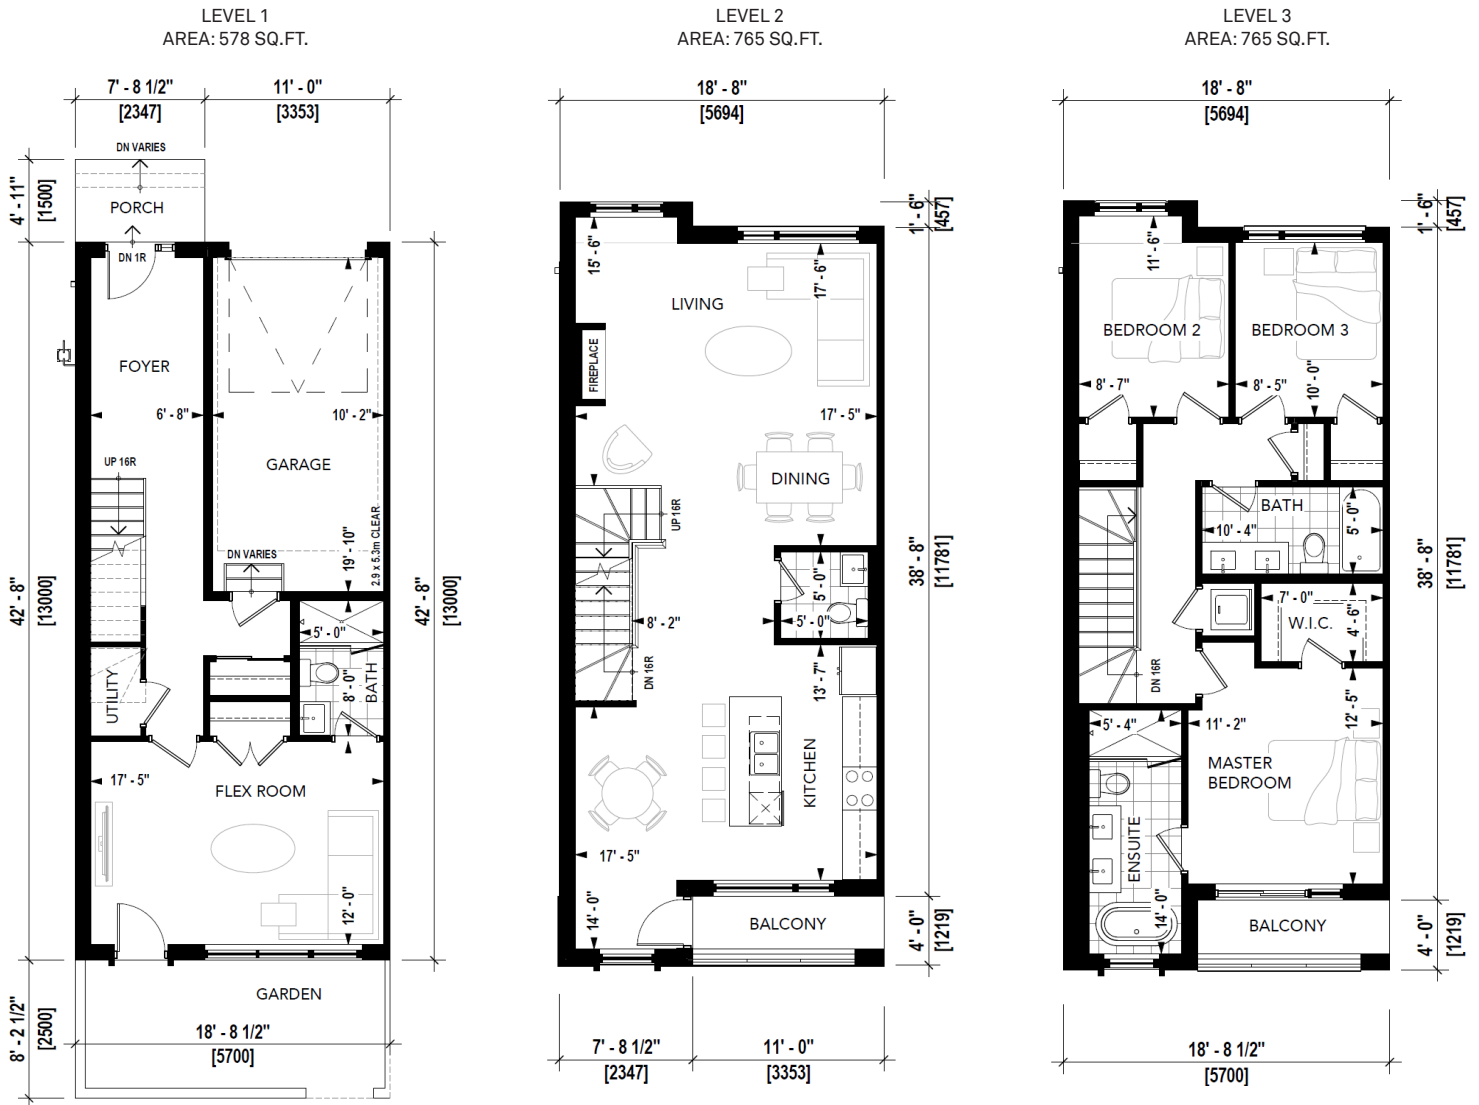

Trafalgar Meadows

Rose

UNIT TYPE: A1

LEVEL 1
AREA: 535 SQ.FT.

LEVEL 2
AREA: 770 SQ.FT.

LEVEL 3
AREA: 728 SQ.FT.

Trafalgar Meadows

Magnolia

UNIT TYPE: A2

LEVEL 1
AREA: 560 SQ.FT.

LEVEL 2
AREA: 823 SQ.FT.

LEVEL 3
AREA: 782 SQ.FT.

Trafalgar Meadows

Sunflower

UNIT TYPE: A3

Trafalgar Meadows

Sunflower

UNIT TYPE: A4

Trafalgar Meadows

Daisy

UNIT TYPE: B1

LEVEL 1
AREA: 434 SQ.FT.

LEVEL 2
AREA: 733 SQ.FT.

LEVEL 3
AREA: 717 SQ.FT.

Trafalgar Meadows

Lotus

UNIT TYPE: B2

LEVEL 1
AREA: 456 SQ.FT.

LEVEL 2
AREA: 767 SQ.FT.

LEVEL 3
AREA: 749 SQ.FT.

Trafalgar Meadows

Orchid