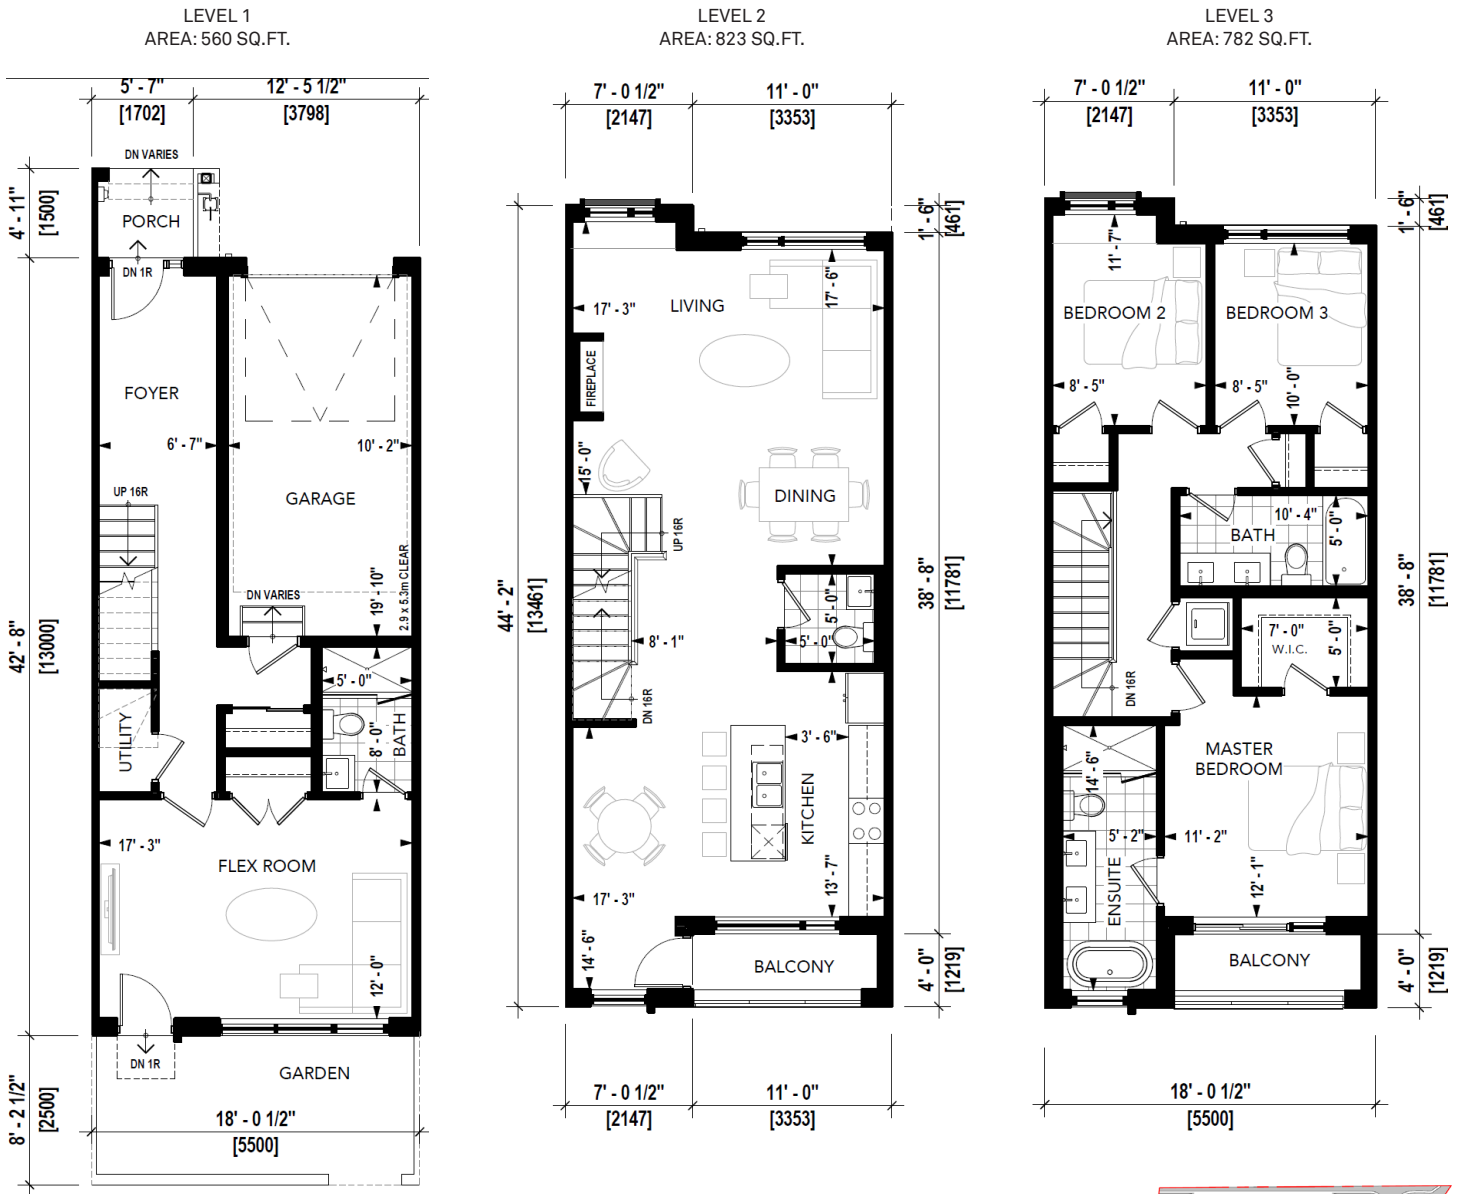

Trafalgar Meadows

Rose

UNIT TYPE: A1

LEVEL 1
AREA: 535 SQ.FT.

LEVEL 2
AREA: 770 SQ.FT.

LEVEL 3
AREA: 728 SQ.FT.

Trafalgar Meadows

Magnolia

UNIT TYPE: A2

LEVEL 1
AREA: 560 SQ.FT.

LEVEL 2
AREA: 823 SQ.FT.

LEVEL 3
AREA: 782 SQ.FT.

Trafalgar Meadows

Sunflower

UNIT TYPE: A3

Trafalgar Meadows

Sunflower

UNIT TYPE: A4

Trafalgar Meadows

Daisy

UNIT TYPE: B1

LEVEL 1
AREA: 434 SQ.FT.

LEVEL 2
AREA: 733 SQ.FT.

LEVEL 3
AREA: 717 SQ.FT.

Trafalgar Meadows

Lotus

UNIT TYPE: B2

LEVEL 1
AREA: 456 SQ.FT.

LEVEL 2
AREA: 767 SQ.FT.

LEVEL 3
AREA: 749 SQ.FT.

Trafalgar Meadows

Orchid