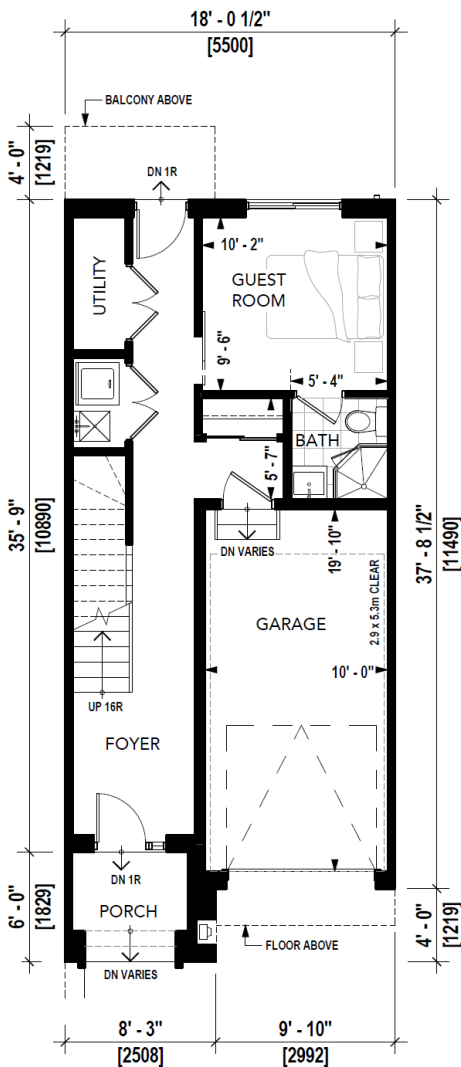

Trafalgar Meadows

Rose

UNIT TYPE: A1

LEVEL 1
AREA: 535 SQ.FT.

LEVEL 2
AREA: 770 SQ.FT.

LEVEL 3
AREA: 728 SQ.FT.

Trafalgar Meadows

Magnolia

Sunflower

UNIT TYPE: A4

Trafalgar Meadows

Daisy

UNIT TYPE: B1

LEVEL 1
AREA: 434 SQ.FT.

LEVEL 2
AREA: 733 SQ.FT.

LEVEL 3
AREA: 717 SQ.FT.

Trafalgar Meadows

Lotus

UNIT TYPE: B2

LEVEL 1
AREA: 456 SQ.FT.

LEVEL 2
AREA: 767 SQ.FT.

LEVEL 3
AREA: 749 SQ.FT.

Trafalgar Meadows

Orchid

UNIT TYPE: B3

LEVEL 1
AREA: 914 SQ.FT.

LEVEL 2
AREA: 840 SQ.FT.

LEVEL 3
AREA: 688 SQ.FT.

Trafalgar Meadows

Orchid

UNIT TYPE: B3A

LEVEL 1
AREA: 914 SQ.FT.