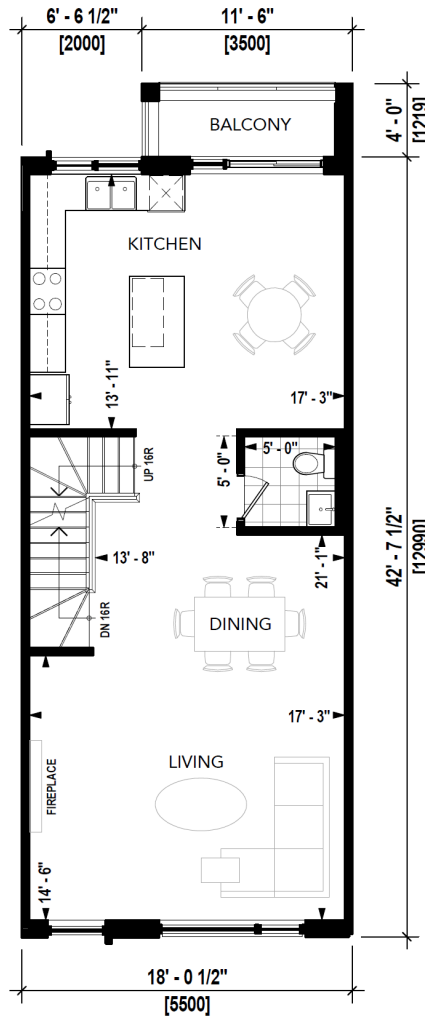

Trafalgar Meadows

Rose

UNIT TYPE: A1

LEVEL 1
AREA: 535 SQ.FT.

LEVEL 2
AREA: 770 SQ.FT.

LEVEL 3
AREA: 728 SQ.FT.

Trafalgar Meadows

Magnolia

UNIT TYPE: A2

LEVEL 1
AREA: 560 SQ.FT.

LEVEL 2
AREA: 823 SQ.FT.

LEVEL 3
AREA: 782 SQ.FT.

Trafalgar Meadows

Sunflower

UNIT TYPE: A3

Trafalgar Meadows

Sunflower

UNIT TYPE: A4

Trafalgar Meadows

Daisy

UNIT TYPE: B1

LEVEL 1
AREA: 434 SQ.FT.

LEVEL 2
AREA: 733 SQ.FT.

LEVEL 3
AREA: 717 SQ.FT.

Trafalgar Meadows

Lotus

UNIT TYPE: B2

LEVEL 1
AREA: 456 SQ.FT.

LEVEL 2
AREA: 767 SQ.FT.

LEVEL 3
AREA: 749 SQ.FT.

Trafalgar Meadows

Orchid