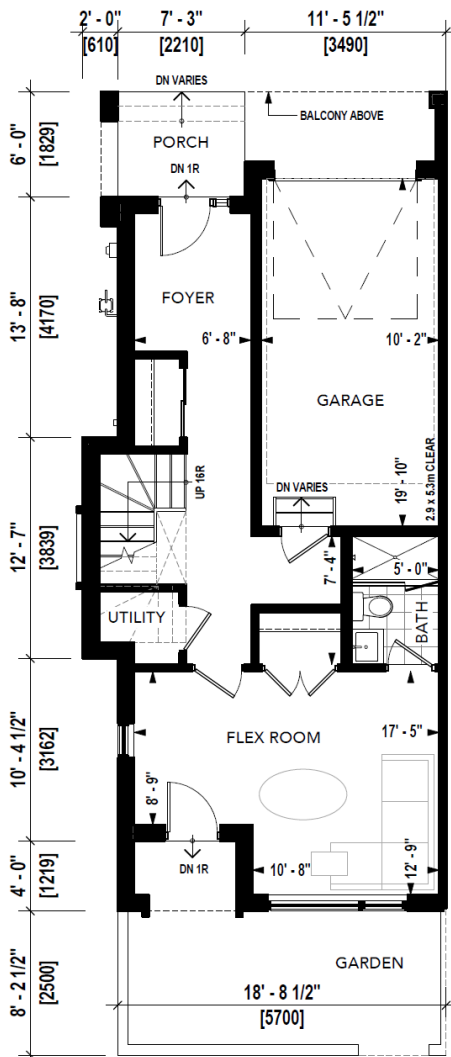

Trafalgar Meadows

Rose

UNIT TYPE: A1

LEVEL 1
AREA: 535 SQ.FT.

LEVEL 2
AREA: 770 SQ.FT.

LEVEL 3
AREA: 728 SQ.FT.

Trafalgar Meadows

Magnolia

UNIT TYPE: A2

LEVEL 1
AREA: 560 SQ.FT.

LEVEL 2
AREA: 823 SQ.FT.

LEVEL 3
AREA: 782 SQ.FT.

Trafalgar Meadows

Sunflower

UNIT TYPE: A3

Trafalgar Meadows

Sunflower

UNIT TYPE: A4

Trafalgar Meadows

Daisy

UNIT TYPE: B1

LEVEL 1
AREA: 434 SQ.FT.

LEVEL 2
AREA: 733 SQ.FT.

LEVEL 3
AREA: 717 SQ.FT.

Trafalgar Meadows

Lotus

UNIT TYPE: B2

LEVEL 1
AREA: 456 SQ.FT.

LEVEL 2
AREA: 767 SQ.FT.

LEVEL 3
AREA: 749 SQ.FT.

Trafalgar Meadows

Orchid