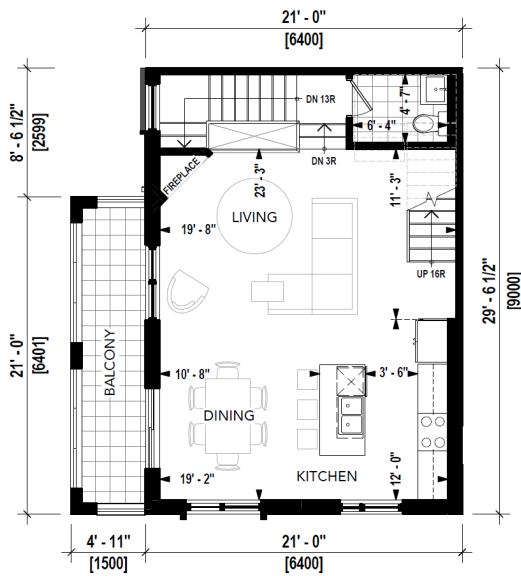

Trafalgar Meadows

Dahlia

UNIT TYPE: C2

LEVEL 2
AREA: 621 SQ.FT.

LEVEL 3
AREA: 621 SQ.FT.

LEVEL 1
AREA: 342 SQ.FT.

Trafalgar Meadows

Tulip

UNIT TYPE: C3

LEVEL 2
AREA: 621 SQ.FT.

LEVEL 3
AREA: 621 SQ.FT.

LEVEL 1
AREA: 342 SQ.FT.