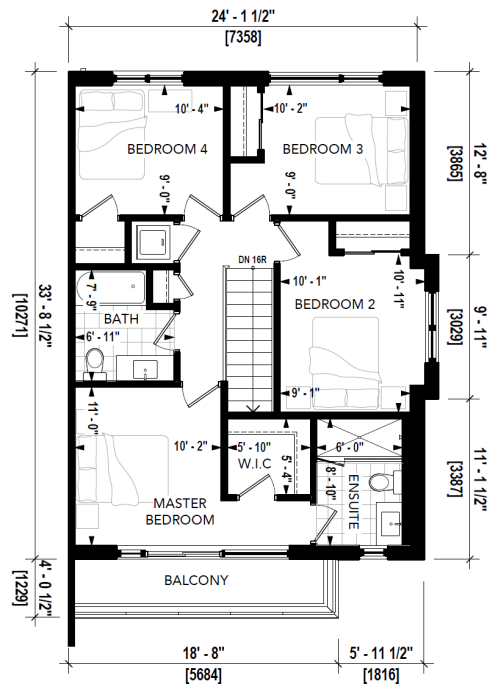

Sunflower

UNIT TYPE: A4

Trafalgar Meadows

Daisy

UNIT TYPE: B1

LEVEL 1
AREA: 434 SQ.FT.

LEVEL 2
AREA: 733 SQ.FT.

LEVEL 3
AREA: 717 SQ.FT.

Trafalgar Meadows

Lotus

UNIT TYPE: B2

LEVEL 1
AREA: 456 SQ.FT.

LEVEL 2
AREA: 767 SQ.FT.

LEVEL 3
AREA: 749 SQ.FT.

Trafalgar Meadows

Orchid

UNIT TYPE: B3

LEVEL 1
AREA: 914 SQ.FT.

LEVEL 2
AREA: 840 SQ.FT.

LEVEL 3
AREA: 688 SQ.FT.

Trafalgar Meadows

Orchid

UNIT TYPE: B3A

LEVEL 1
AREA: 914 SQ.FT.

LEVEL 2
AREA: 840 SQ.FT.

LEVEL 3
AREA: 688 SQ.FT.

Trafalgar Meadows

Marigold

UNIT TYPE: B4

LEVEL 1
AREA: 456 SQ.FT.

LEVEL 2
AREA: 761 SQ.FT.

LEVEL 3
AREA: 743 SQ.FT.