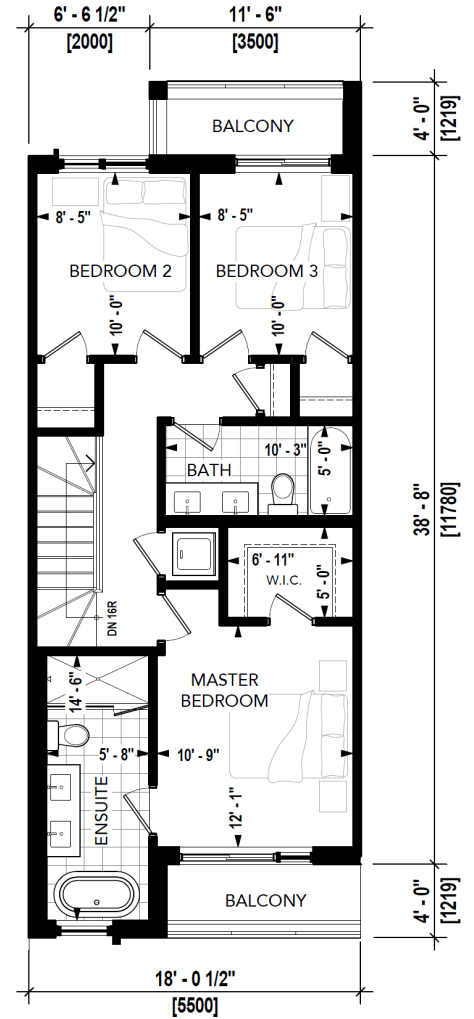

Trafalgar Meadows

Rose

UNIT TYPE: A1

LEVEL 1
AREA: 535 SQ.FT.

LEVEL 2
AREA: 770 SQ.FT.

LEVEL 3
AREA: 728 SQ.FT.

Trafalgar Meadows

Magnolia

UNIT TYPE: A2

LEVEL 1
AREA: 560 SQ.FT.

LEVEL 2
AREA: 823 SQ.FT.

LEVEL 3
AREA: 782 SQ.FT.

Trafalgar Meadows

Sunflower

UNIT TYPE: A3

Trafalgar Meadows

Sunflower

UNIT TYPE: A4

Trafalgar Meadows

Daisy

UNIT TYPE: B1

LEVEL 1
AREA: 434 SQ.FT.

LEVEL 2
AREA: 733 SQ.FT.

LEVEL 3
AREA: 717 SQ.FT.

Trafalgar Meadows

Lotus

UNIT TYPE: B2

LEVEL 1
AREA: 456 SQ.FT.

LEVEL 2
AREA: 767 SQ.FT.

LEVEL 3
AREA: 749 SQ.FT.

Trafalgar Meadows

Orchid