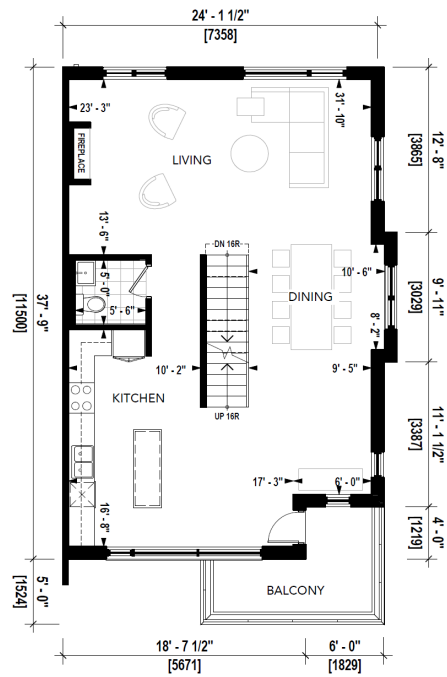

Trafalgar Meadows

Lotus

UNIT TYPE: B2

LEVEL 1
AREA: 456 SQ.FT.

LEVEL 2
AREA: 767 SQ.FT.

LEVEL 3
AREA: 749 SQ.FT.

Trafalgar Meadows

Orchid

UNIT TYPE: B3

LEVEL 1
AREA: 914 SQ.FT.

LEVEL 2
AREA: 840 SQ.FT.

LEVEL 3
AREA: 688 SQ.FT.

Trafalgar Meadows

Orchid

UNIT TYPE: B3A

LEVEL 1
AREA: 914 SQ.FT.

LEVEL 2
AREA: 840 SQ.FT.

LEVEL 3
AREA: 688 SQ.FT.

Trafalgar Meadows

Marigold

UNIT TYPE: B4

LEVEL 1
AREA: 456 SQ.FT.

LEVEL 2
AREA: 761 SQ.FT.

LEVEL 3
AREA: 743 SQ.FT.