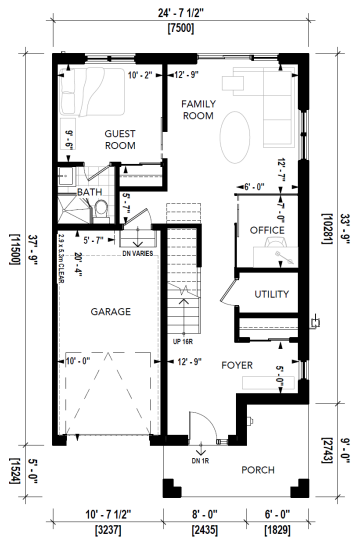

Trafalgar Meadows

Lotus

UNIT TYPE: B2

LEVEL 1
AREA: 456 SQ.FT.

LEVEL 2
AREA: 767 SQ.FT.

LEVEL 3
AREA: 749 SQ.FT.

Trafalgar Meadows

Orchid

UNIT TYPE: B3

LEVEL 1
AREA: 914 SQ.FT.

LEVEL 2
AREA: 840 SQ.FT.

LEVEL 3
AREA: 688 SQ.FT.

Trafalgar Meadows

Orchid

UNIT TYPE: B3A

LEVEL 1
AREA: 914 SQ.FT.

LEVEL 2
AREA: 840 SQ.FT.

LEVEL 3
AREA: 688 SQ.FT.

Trafalgar Meadows

Marigold

UNIT TYPE: B4

LEVEL 1
AREA: 456 SQ.FT.

LEVEL 2
AREA: 761 SQ.FT.

LEVEL 3
AREA: 743 SQ.FT.