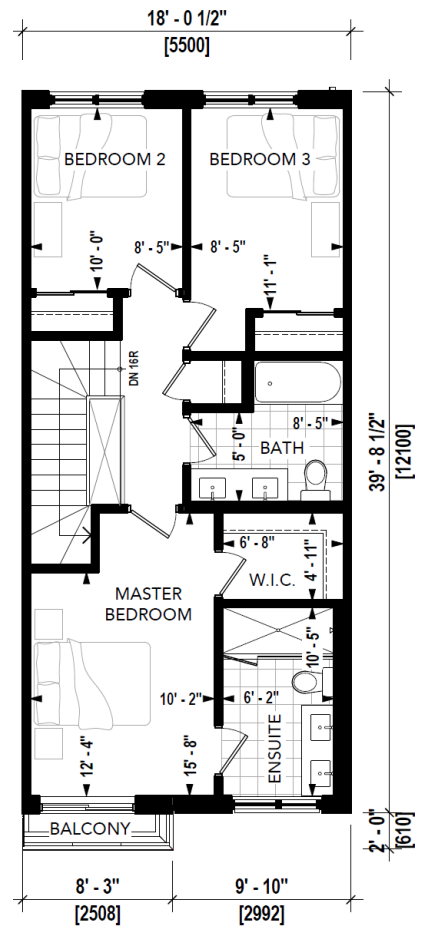

Trafalgar Meadows

Rose

UNIT TYPE: A1

LEVEL 1
AREA: 535 SQ.FT.

LEVEL 2
AREA: 770 SQ.FT.

LEVEL 3
AREA: 728 SQ.FT.

Trafalgar Meadows

Magnolia

Sunflower

UNIT TYPE: A4

Trafalgar Meadows

Daisy

UNIT TYPE: B1

LEVEL 1
AREA: 434 SQ.FT.

LEVEL 2
AREA: 733 SQ.FT.

LEVEL 3
AREA: 717 SQ.FT.

Trafalgar Meadows

Lotus

UNIT TYPE: B2

LEVEL 1
AREA: 456 SQ.FT.

LEVEL 2
AREA: 767 SQ.FT.

LEVEL 3
AREA: 749 SQ.FT.

Trafalgar Meadows

Orchid

UNIT TYPE: B3

LEVEL 1
AREA: 914 SQ.FT.

LEVEL 2
AREA: 840 SQ.FT.

LEVEL 3
AREA: 688 SQ.FT.

Trafalgar Meadows

Orchid

UNIT TYPE: B3A

LEVEL 1
AREA: 914 SQ.FT.