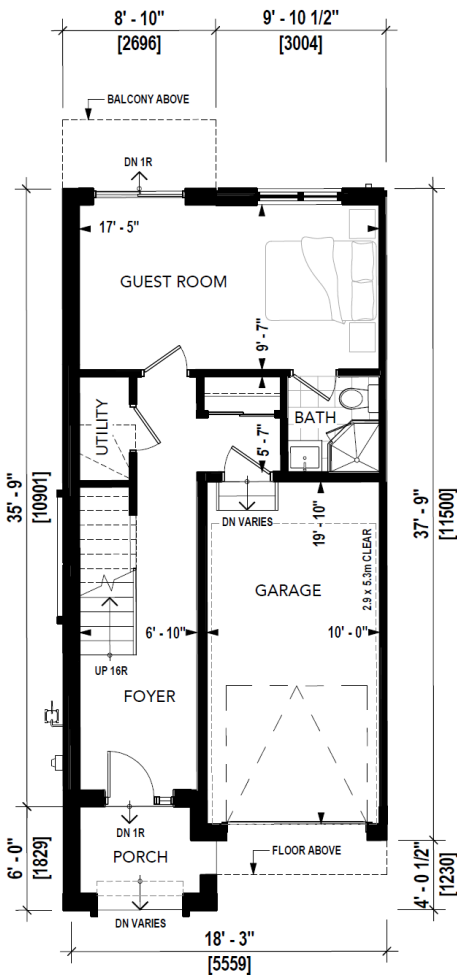

Sunflower

UNIT TYPE: A4

Trafalgar Meadows

Daisy

UNIT TYPE: B1

LEVEL 1
AREA: 434 SQ.FT.

LEVEL 2
AREA: 733 SQ.FT.

LEVEL 3
AREA: 717 SQ.FT.

Trafalgar Meadows

Lotus

UNIT TYPE: B2

LEVEL 1
AREA: 456 SQ.FT.

LEVEL 2
AREA: 767 SQ.FT.

LEVEL 3
AREA: 749 SQ.FT.

Trafalgar Meadows

Orchid

UNIT TYPE: B3

LEVEL 1
AREA: 914 SQ.FT.

LEVEL 2
AREA: 840 SQ.FT.

LEVEL 3
AREA: 688 SQ.FT.

Trafalgar Meadows

Orchid

UNIT TYPE: B3A

LEVEL 1
AREA: 914 SQ.FT.