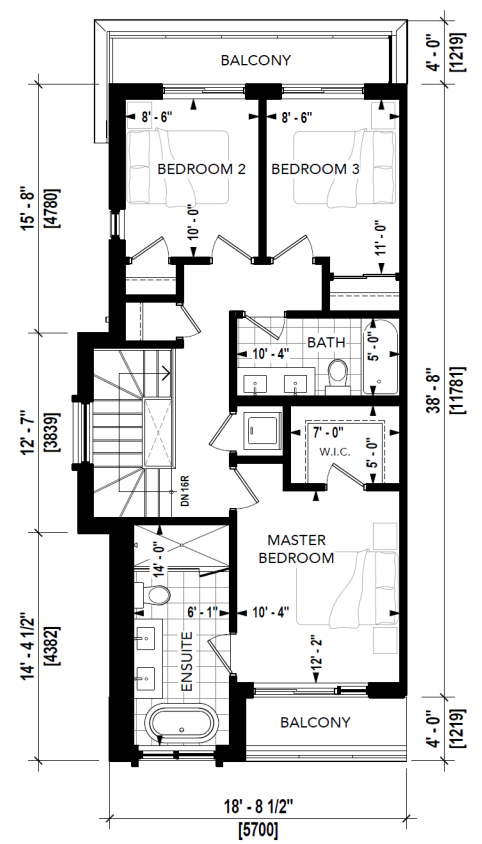

Trafalgar Meadows

Rose

UNIT TYPE: A1

LEVEL 1
AREA: 535 SQ.FT.

LEVEL 2
AREA: 770 SQ.FT.

LEVEL 3
AREA: 728 SQ.FT.

Trafalgar Meadows

Magnolia

UNIT TYPE: A2

LEVEL 1
AREA: 560 SQ.FT.

LEVEL 2
AREA: 823 SQ.FT.

LEVEL 3
AREA: 782 SQ.FT.

Trafalgar Meadows

Sunflower

UNIT TYPE: A3

Trafalgar Meadows

Sunflower

UNIT TYPE: A4

Trafalgar Meadows

Daisy

UNIT TYPE: B1

LEVEL 1
AREA: 434 SQ.FT.

LEVEL 2
AREA: 733 SQ.FT.

LEVEL 3
AREA: 717 SQ.FT.

Trafalgar Meadows

Lotus

UNIT TYPE: B2

LEVEL 1
AREA: 456 SQ.FT.

LEVEL 2
AREA: 767 SQ.FT.

LEVEL 3
AREA: 749 SQ.FT.

Trafalgar Meadows

Orchid