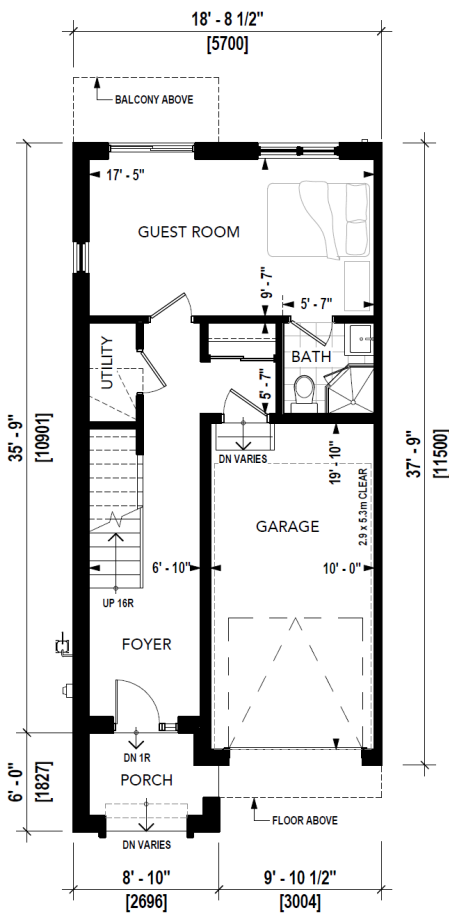

UNIT TYPE: B3

LEVEL 1
AREA: 914 SQ.FT.

LEVEL 2
AREA: 840 SQ.FT.

LEVEL 3
AREA: 688 SQ.FT.

Trafalgar Meadows

Orchid

UNIT TYPE: B3A

LEVEL 1
AREA: 914 SQ.FT.

LEVEL 2
AREA: 840 SQ.FT.

LEVEL 3
AREA: 688 SQ.FT.

Trafalgar Meadows

Marigold

UNIT TYPE: B4

LEVEL 1
AREA: 456 SQ.FT.

LEVEL 2
AREA: 761 SQ.FT.

LEVEL 3
AREA: 743 SQ.FT.

Trafalgar Meadows

Lily

UNIT TYPE: C1

LEVEL 2
AREA: 550 SQ.FT.

LEVEL 3
AREA: 550 SQ.FT.

LEVEL 1
AREA: 304 SQ.FT.

hello@theessencegroup.ca | (905) 567.3993

© 2021 Essence Luxury Homes. All Right Reserved. Purchase Price includes H.S.T. POTL fees apply. \$49/month. Please refer to Condominium Documents and Budget for details. Areas are approximate and subject to change without notice. Price are subject to change without notice. E.&O.E. September 30, 2021.