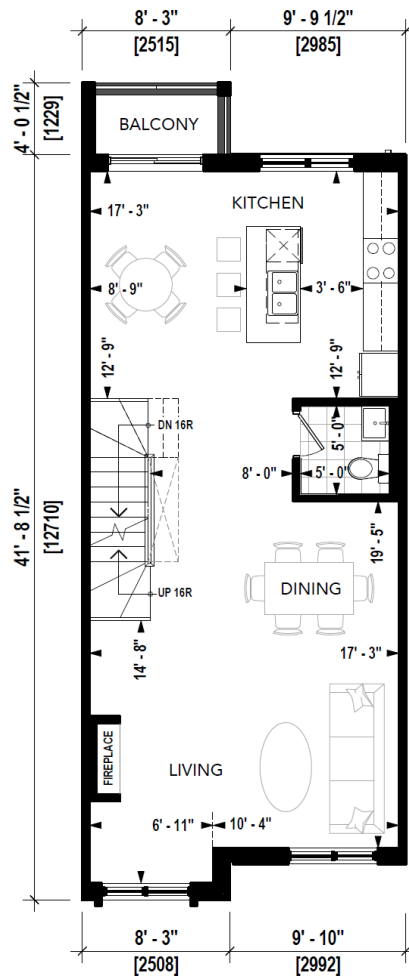

Trafalgar Meadows

Rose

UNIT TYPE: A1

LEVEL 1
AREA: 535 SQ.FT.

LEVEL 2
AREA: 770 SQ.FT.

LEVEL 3
AREA: 728 SQ.FT.

Trafalgar Meadows

Magnolia

Sunflower

UNIT TYPE: A4

Trafalgar Meadows

Daisy

UNIT TYPE: B1

LEVEL 1
AREA: 434 SQ.FT.

LEVEL 2
AREA: 733 SQ.FT.

LEVEL 3
AREA: 717 SQ.FT.

Trafalgar Meadows

Lotus

UNIT TYPE: B2

LEVEL 1
AREA: 456 SQ.FT.

LEVEL 2
AREA: 767 SQ.FT.

LEVEL 3
AREA: 749 SQ.FT.

Trafalgar Meadows

Orchid

UNIT TYPE: B3

LEVEL 1
AREA: 914 SQ.FT.

LEVEL 2
AREA: 840 SQ.FT.

LEVEL 3
AREA: 688 SQ.FT.

Trafalgar Meadows

Orchid

UNIT TYPE: B3A

LEVEL 1
AREA: 914 SQ.FT.