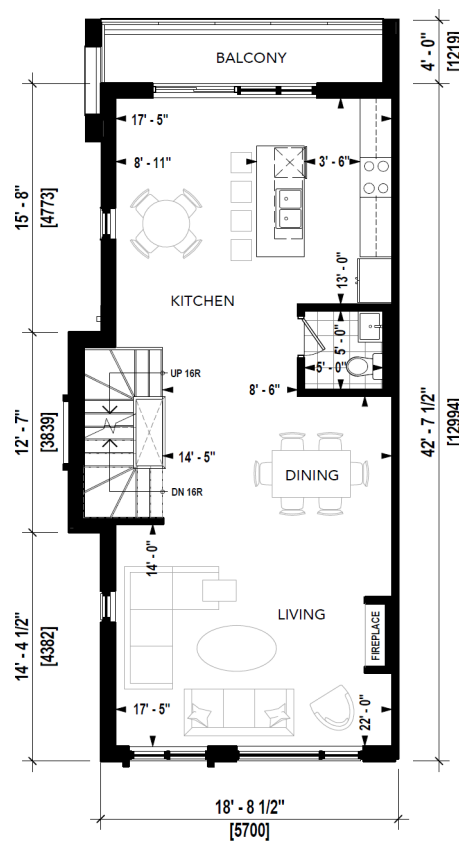

Trafalgar Meadows

Rose

UNIT TYPE: A1

LEVEL 1
AREA: 535 SQ.FT.

LEVEL 2
AREA: 770 SQ.FT.

LEVEL 3
AREA: 728 SQ.FT.

Trafalgar Meadows

Magnolia

UNIT TYPE: A2

LEVEL 1
AREA: 560 SQ.FT.

LEVEL 2
AREA: 823 SQ.FT.

LEVEL 3
AREA: 782 SQ.FT.

Trafalgar Meadows

Sunflower

UNIT TYPE: A3

Trafalgar Meadows

Sunflower

UNIT TYPE: A4

Trafalgar Meadows

Daisy

UNIT TYPE: B1

LEVEL 1
AREA: 434 SQ.FT.

LEVEL 2
AREA: 733 SQ.FT.

LEVEL 3
AREA: 717 SQ.FT.

Trafalgar Meadows

Lotus

UNIT TYPE: B2

LEVEL 1
AREA: 456 SQ.FT.

LEVEL 2
AREA: 767 SQ.FT.

LEVEL 3
AREA: 749 SQ.FT.

Trafalgar Meadows

Orchid