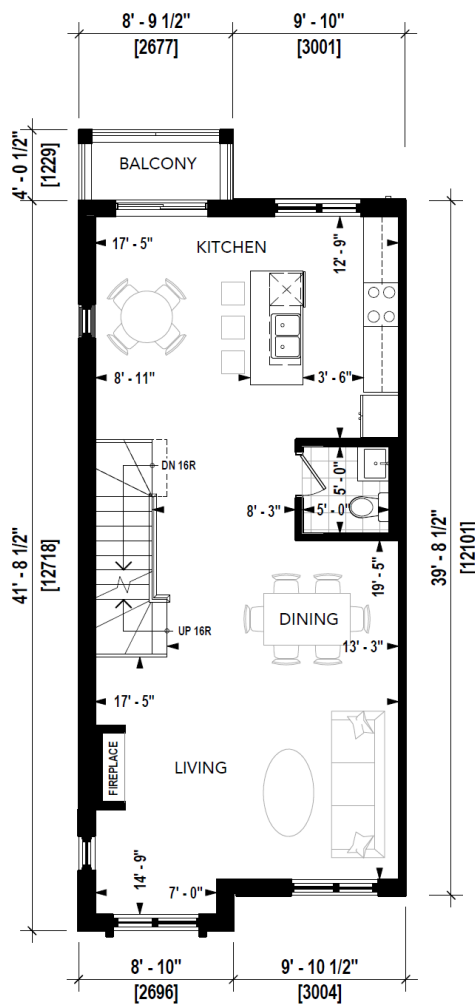

UNIT TYPE: B3

LEVEL 1
AREA: 914 SQ.FT.

LEVEL 2
AREA: 840 SQ.FT.

LEVEL 3
AREA: 688 SQ.FT.

Trafalgar Meadows

Orchid

UNIT TYPE: B3A

LEVEL 1
AREA: 914 SQ.FT.

LEVEL 2
AREA: 840 SQ.FT.

LEVEL 3
AREA: 688 SQ.FT.

Trafalgar Meadows

Marigold

UNIT TYPE: B4

LEVEL 1
AREA: 456 SQ.FT.

LEVEL 2
AREA: 761 SQ.FT.

LEVEL 3
AREA: 743 SQ.FT.

Trafalgar Meadows

Lily

UNIT TYPE: C1

LEVEL 2
AREA: 550 SQ.FT.

LEVEL 3
AREA: 550 SQ.FT.

LEVEL 1
AREA: 304 SQ.FT.

hello@theessencegroup.ca | (905) 567.3993

© 2021 Essence Luxury Homes. All Right Reserved. Purchase Price includes H.S.T. POTL fees apply. \$49/month. Please refer to Condominium Documents and Budget for details. Areas are approximate and subject to change without notice. Price are subject to change without notice. E.&O.E. September 30, 2021.