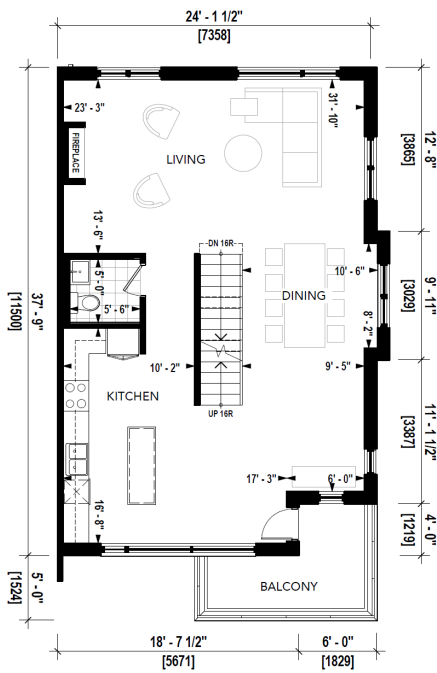

Sunflower

UNIT TYPE: A4

Trafalgar Meadows

Daisy

UNIT TYPE: B1

LEVEL 1
AREA: 434 SQ.FT.

LEVEL 2
AREA: 733 SQ.FT.

LEVEL 3
AREA: 717 SQ.FT.

Trafalgar Meadows

Lotus

UNIT TYPE: B2

LEVEL 1
AREA: 456 SQ.FT.

LEVEL 2
AREA: 767 SQ.FT.

LEVEL 3
AREA: 749 SQ.FT.

Trafalgar Meadows

Orchid

UNIT TYPE: B3

LEVEL 1
AREA: 914 SQ.FT.

LEVEL 2
AREA: 840 SQ.FT.

LEVEL 3
AREA: 688 SQ.FT.

Trafalgar Meadows

Orchid

UNIT TYPE: B3A

LEVEL 1
AREA: 914 SQ.FT.

LEVEL 2
AREA: 840 SQ.FT.

LEVEL 3
AREA: 688 SQ.FT.

Trafalgar Meadows

Marigold

UNIT TYPE: B4

LEVEL 1
AREA: 456 SQ.FT.

LEVEL 2
AREA: 761 SQ.FT.

LEVEL 3
AREA: 743 SQ.FT.