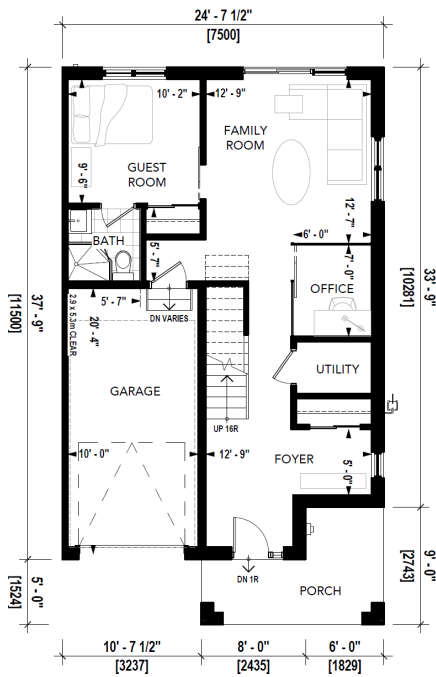

Trafalgar Meadows

Lotus

UNIT TYPE: B2

LEVEL 1
AREA: 456 SQ.FT.

LEVEL 2
AREA: 767 SQ.FT.

LEVEL 3
AREA: 749 SQ.FT.

Trafalgar Meadows

Orchid

UNIT TYPE: B3

LEVEL 1
AREA: 914 SQ.FT.

LEVEL 2
AREA: 840 SQ.FT.

LEVEL 3
AREA: 688 SQ.FT.

Trafalgar Meadows

Orchid

UNIT TYPE: B3A

LEVEL 1
AREA: 914 SQ.FT.

LEVEL 2
AREA: 840 SQ.FT.

LEVEL 3
AREA: 688 SQ.FT.

Trafalgar Meadows

Marigold

UNIT TYPE: B4

LEVEL 1
AREA: 456 SQ.FT.

LEVEL 2
AREA: 761 SQ.FT.

LEVEL 3
AREA: 743 SQ.FT.