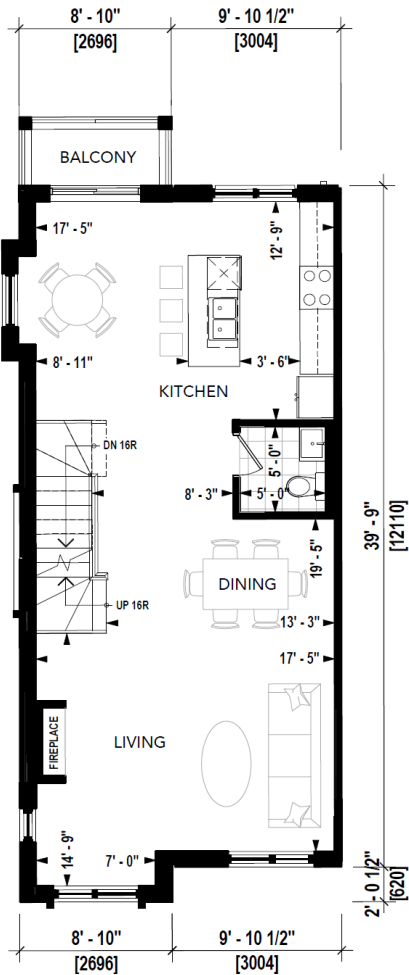

Sunflower

UNIT TYPE: A4

Trafalgar Meadows

Daisy

UNIT TYPE: B1

LEVEL 1
AREA: 434 SQ.FT.

LEVEL 2
AREA: 733 SQ.FT.

LEVEL 3
AREA: 717 SQ.FT.

Trafalgar Meadows

Lotus

UNIT TYPE: B2

LEVEL 1
AREA: 456 SQ.FT.

LEVEL 2
AREA: 767 SQ.FT.

LEVEL 3
AREA: 749 SQ.FT.

Trafalgar Meadows

Orchid

UNIT TYPE: B3

LEVEL 1
AREA: 914 SQ.FT.

LEVEL 2
AREA: 840 SQ.FT.

LEVEL 3
AREA: 688 SQ.FT.

Trafalgar Meadows

Orchid

UNIT TYPE: B3A

LEVEL 1
AREA: 914 SQ.FT.

LEVEL 2
AREA: 840 SQ.FT.

LEVEL 3
AREA: 688 SQ.FT.

Trafalgar Meadows

Marigold

UNIT TYPE: B4

LEVEL 1
AREA: 456 SQ.FT.

LEVEL 2
AREA: 761 SQ.FT.

LEVEL 3
AREA: 743 SQ.FT.