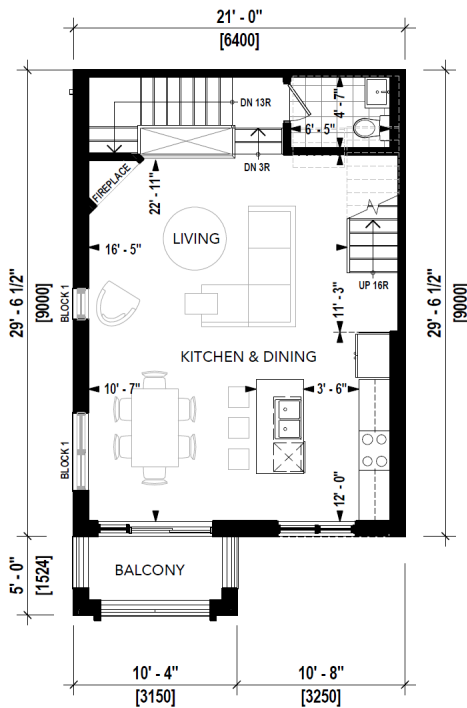

LEVEL 2
AREA: 840 SQ.FT.

LEVEL 3
AREA: 688 SQ.FT.

Trafalgar Meadows

Marigold

UNIT TYPE: B4

LEVEL 1
AREA: 456 SQ.FT.

LEVEL 2
AREA: 761 SQ.FT.

LEVEL 3
AREA: 743 SQ.FT.

Trafalgar Meadows

Lily

UNIT TYPE: C1

LEVEL 2
AREA: 550 SQ.FT.

LEVEL 3
AREA: 550 SQ.FT.

LEVEL 1
AREA: 304 SQ.FT.

hello@theessencegroup.ca | (905) 567.3993

© 2021 Essence Luxury Homes. All Right Reserved. Purchase Price includes H.S.T. POTL fees apply. \$49/month. Please refer to Condominium Documents and Budget for details. Areas are approximate and subject to change without notice. Price are subject to change without notice. E.&O.E. September 30, 2021.

Trafalgar Meadows

Dahlia

UNIT TYPE: C2

LEVEL 2
AREA: 621 SQ.FT.

LEVEL 3
AREA: 621 SQ.FT.

LEVEL 1
AREA: 342 SQ.FT.

Trafalgar Meadows

Tulip