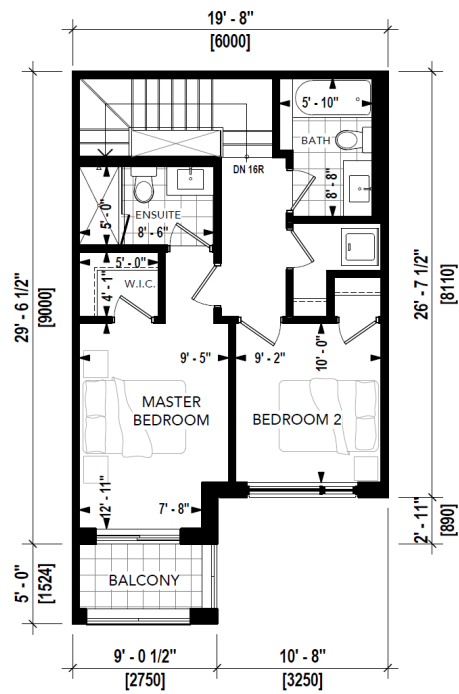

LEVEL 2
AREA: 840 SQ.FT.

LEVEL 3
AREA: 688 SQ.FT.

Trafalgar Meadows

Marigold

UNIT TYPE: B4

LEVEL 1
AREA: 456 SQ.FT.

LEVEL 2
AREA: 761 SQ.FT.

LEVEL 3
AREA: 743 SQ.FT.

Trafalgar Meadows

Lily

UNIT TYPE: C1

LEVEL 2
AREA: 550 SQ.FT.

LEVEL 3
AREA: 550 SQ.FT.

LEVEL 1
AREA: 304 SQ.FT.

hello@theessencegroup.ca | (905) 567.3993

© 2021 Essence Luxury Homes. All Right Reserved. Purchase Price includes H.S.T. POTL fees apply. \$49/month. Please refer to Condominium Documents and Budget for details. Areas are approximate and subject to change without notice. Price are subject to change without notice. E.&O.E. September 30, 2021.

Trafalgar Meadows

Dahlia

UNIT TYPE: C2

LEVEL 2
AREA: 621 SQ.FT.

LEVEL 3
AREA: 621 SQ.FT.

LEVEL 1
AREA: 342 SQ.FT.

Trafalgar Meadows

Tulip