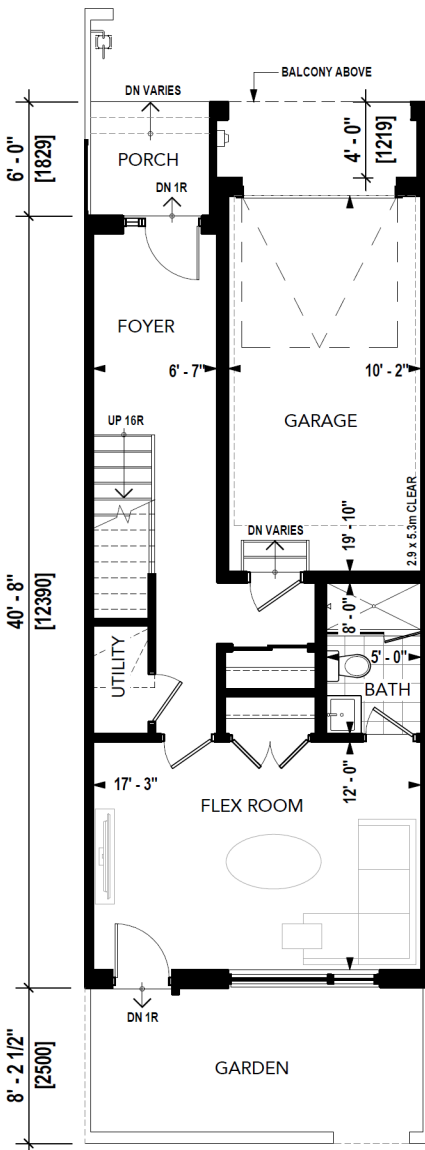

Trafalgar Meadows

Rose

UNIT TYPE: A1

LEVEL 1
AREA: 535 SQ.FT.

LEVEL 2
AREA: 770 SQ.FT.

LEVEL 3
AREA: 728 SQ.FT.

Trafalgar Meadows

Magnolia

UNIT TYPE: A2

LEVEL 1
AREA: 560 SQ.FT.

LEVEL 2
AREA: 823 SQ.FT.

LEVEL 3
AREA: 782 SQ.FT.

Trafalgar Meadows

Sunflower

UNIT TYPE: A3

Trafalgar Meadows

Sunflower

UNIT TYPE: A4

Trafalgar Meadows

Daisy

UNIT TYPE: B1

LEVEL 1
AREA: 434 SQ.FT.

LEVEL 2
AREA: 733 SQ.FT.

LEVEL 3
AREA: 717 SQ.FT.

Trafalgar Meadows

Lotus

UNIT TYPE: B2

LEVEL 1
AREA: 456 SQ.FT.

LEVEL 2
AREA: 767 SQ.FT.

LEVEL 3
AREA: 749 SQ.FT.

Trafalgar Meadows

Orchid